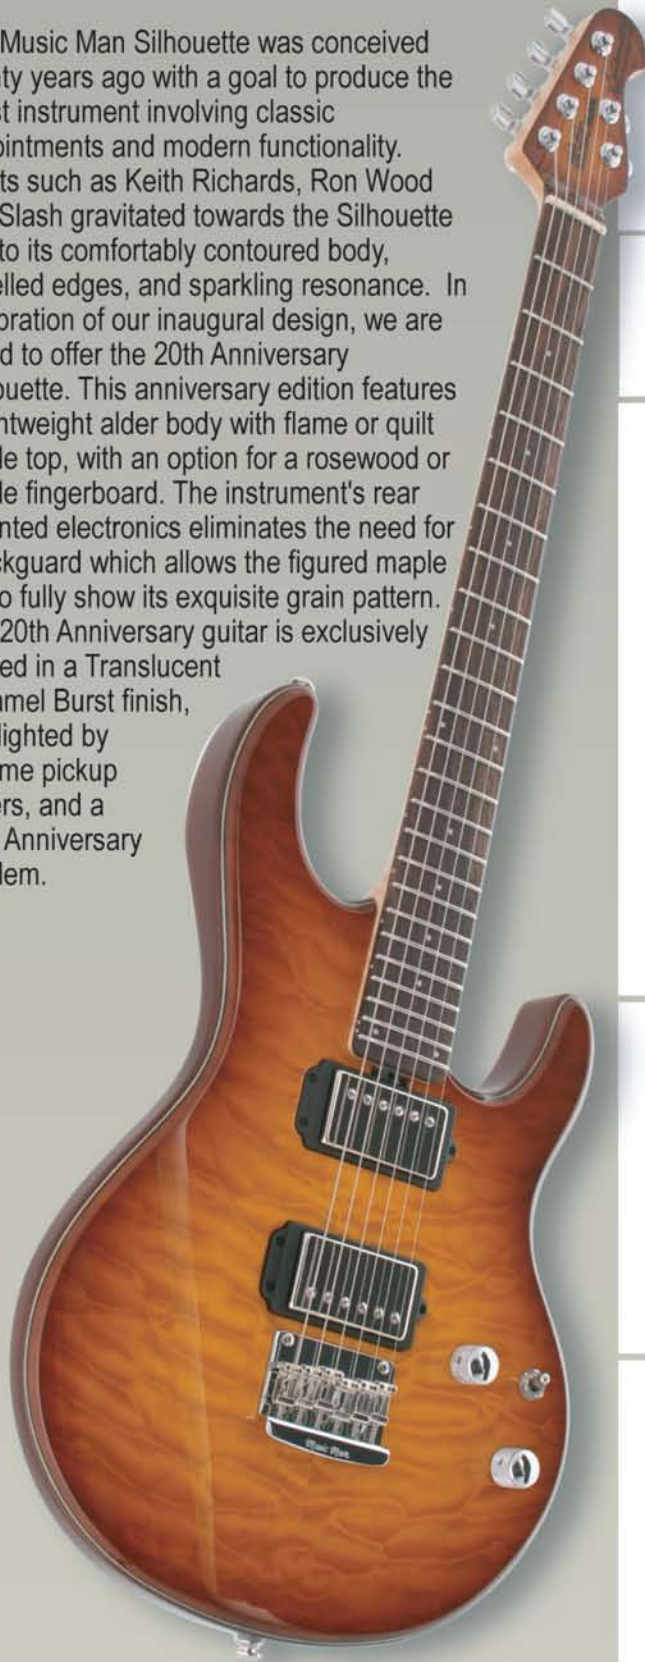

The Music Man Silhouette was conceived twenty years ago with a goal to produce the finest instrument involving classic appointments and modern functionality. Artists such as Keith Richards, Ron Wood and Slash gravitated towards the Silhouette due to its comfortably contoured body, bevelled edges, and sparkling resonance. In celebration of our inaugural design, we are proud to offer the 20th Anniversary Silhouette. This anniversary edition features a lightweight alder body with flame or quilt maple top, with an option for a rosewood or maple fingerboard. The instrument's rear mounted electronics eliminates the need for a pickguard which allows the figured maple top to fully show its exquisite grain pattern. The 20th Anniversary guitar is exclusively offered in a Translucent Caramel Burst finish, highlighted by chrome pickup covers, and a 20th Anniversary emblem.